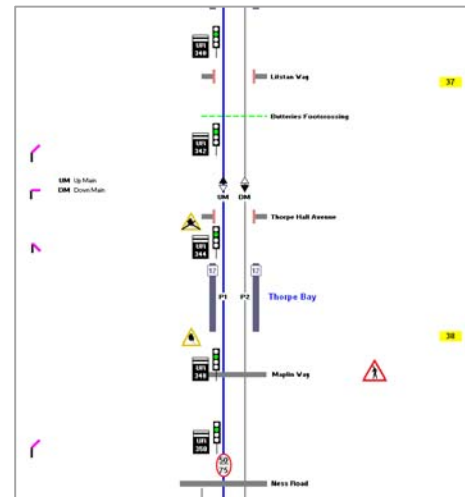

## Key Routes

Key Routes are available  
in 2GB, 4GB and 8GB  
formats

## Key Routes

Key Routes are a convenient new way to store the Track Access Route Library and all your TA Route Learning Systems.

Easy to store and light weight Keys allow you to carry your TA Route Learning Systems everywhere you go.

Plug and Play into any computer or laptop using a USB port.

Full Route Learning Systems can be loaded onto the key for complete Driver Training Packages.

- Moving map synchronisation with video
- Index and easy access to route information
- All normal video controls + full screen replay
- No setup or licensing
- Allows copy and paste to other applications
- Works on all windows PC's with XP