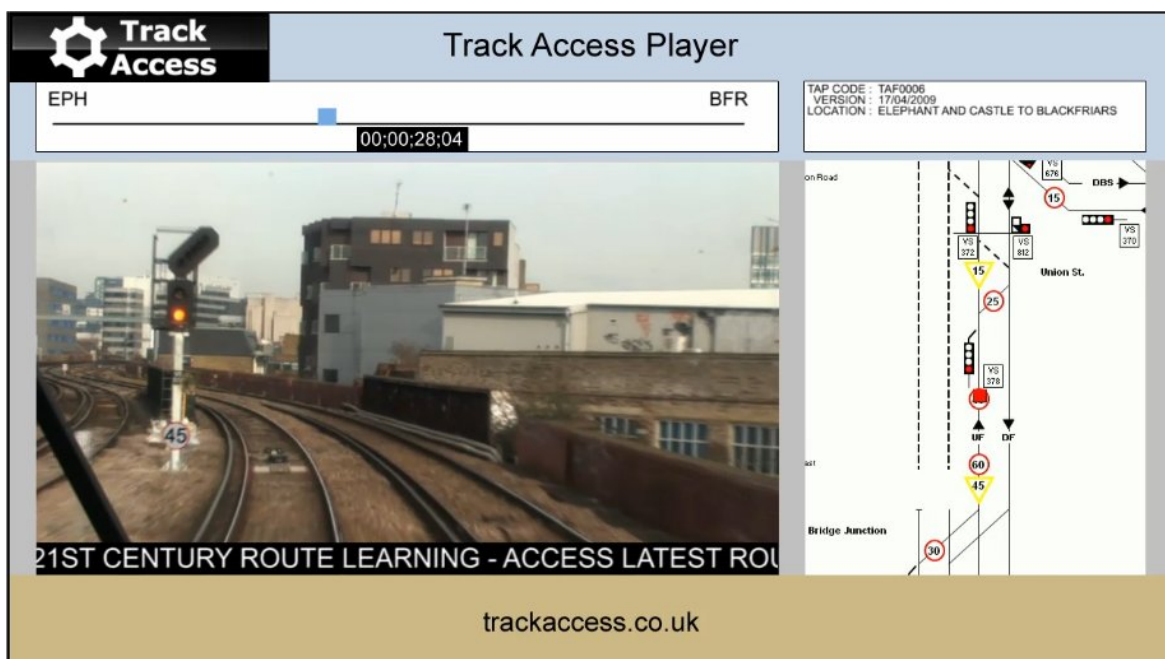

FCC Driver Routes NOW ON THE INTERNET

trackaccess.net/fcc

To run these routes effectively you need:

- a good twincore computer (with administrator rights)
- Adobe Media Player
- a good open broadband connection.