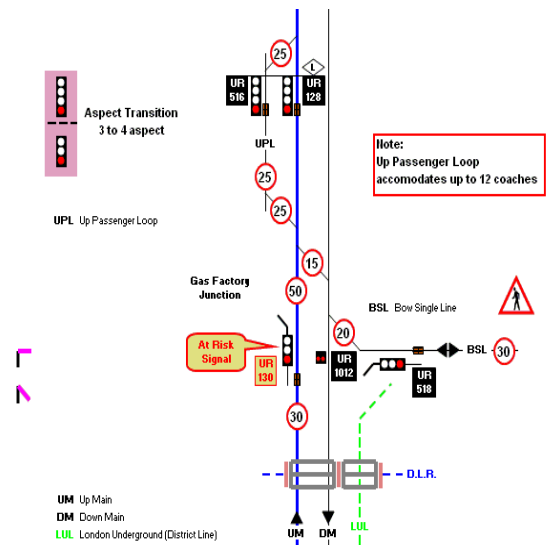

**c2c**

*route information system version 5*

- Linking video and route maps
- Runs from computer, DVD or on web
- Index and easy access to route information
- Complete route library system
- No setup or licensing
- Routes easily added or removed
- Allows copy and paste to other applications
- Integrate existing DVD's and/or maps
- Works on all windows PC's with XP

*E Learning for the future*

For more information email [enquiry@trackaccessservices.co.uk](mailto:enquiry@trackaccessservices.co.uk)  
 Track Access Services Limited  
 St. Christopher House, 126 Ridge Road, Letchworth Garden City, Herts, SG6 1PT  
 Tel: 0044 (0)7866 880323  
[www.trackaccessservices.co.uk](http://www.trackaccessservices.co.uk)