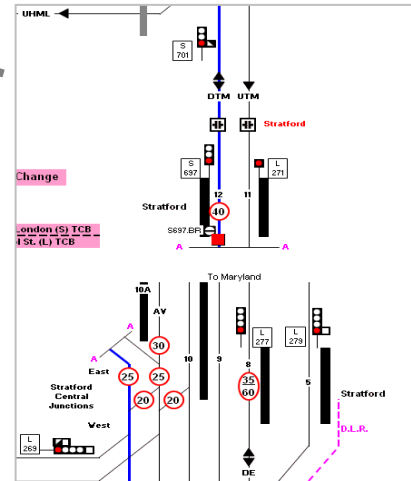

# Route Information System

## Temple Mills

## Computerised Route Learning

- Linking video and route maps
- Runs from computer, DVD or on web
- Index and easy access to route information
- Complete route library system
- No setup or licensing
- Routes easily added or removed
- Allows copy and paste to other applications
- Integrate existing DVD's and/or maps
- Works on all windows PC's with XP