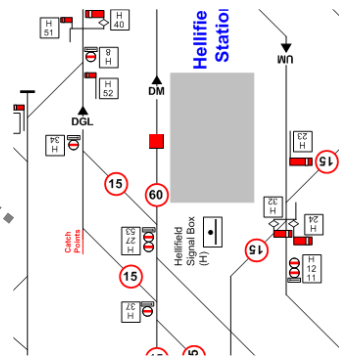

Route Information System

Hellifield to Carlisle and return (Settle Carlisle)

New Route Information System

- System combines driver schematic and video
- Moving map synchronisation with video
- All normal video controls + full screen replay
- Filmed in widescreen HD Video
- Copy/Paste frames from into windows clipboard
- Supplied on 2 DVD's, can copy to hard drive/usb
- For computers, laptops & servers
- PDF printed map booklet
- Supplied with Routebox library software
- NEW RELEASE for 9th November 2006