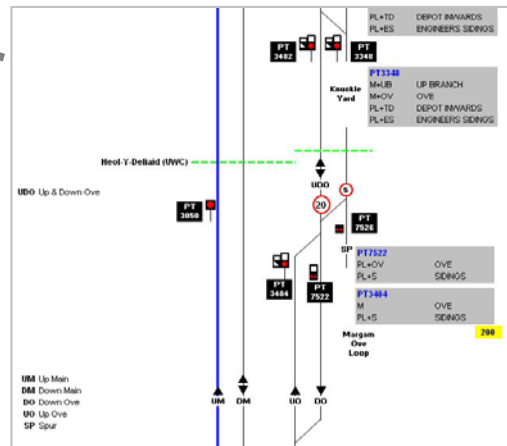

# Route Information System

Port Talbot

## Computerised Route Learning

- Linking video and route maps
- Runs from computer, DVD or on web
- Index and easy access to route information
- Complete route library system
- No setup or licensing
- Routes easily added or removed
- Allows copy and paste to other applications
- Integrate existing DVD's and/or maps
- Works on all windows PC's with XP