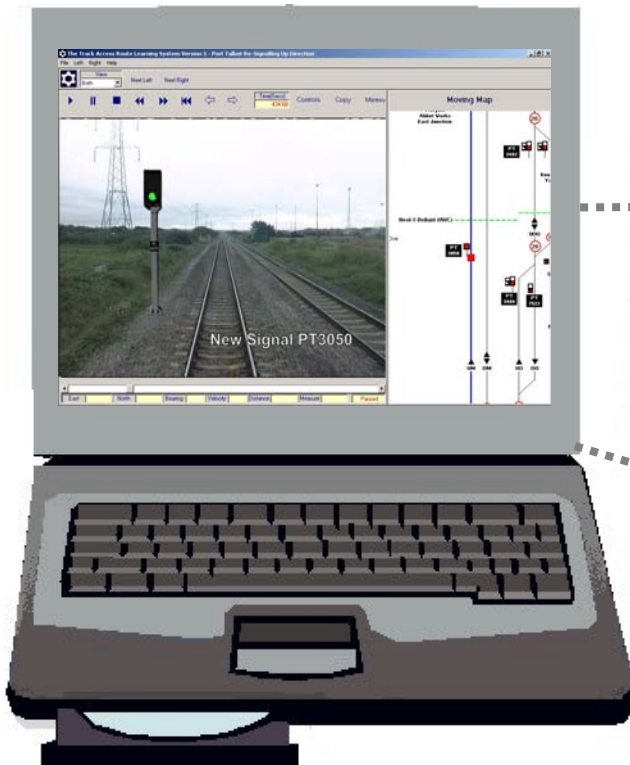

# Route Information System

Port Talbot

## Computerised Route Learning

- Linking video and route maps
- Runs from computer, DVD or on web
- Index and easy access to route information
- Complete route library system
- No setup or licensing
- Routes easily added or removed
- Allows copy and paste to other applications
- Integrate existing DVD's and/or maps
- Works on all windows PC's with XP