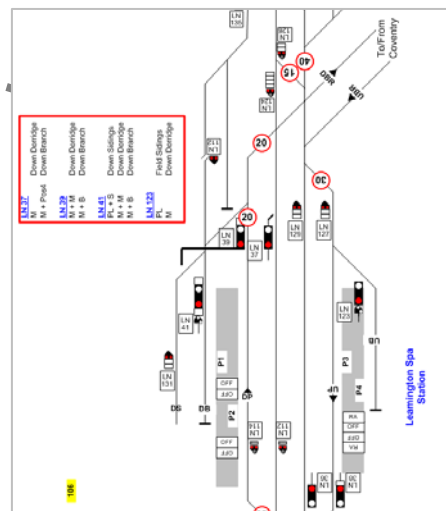

Route Information System

Leamington Corridor

Computerised Route Learning

- Linking video and route maps
- Runs from computer, DVD or on web
- Index and easy access to route information
- Complete route library system
- No setup or licensing
- Routes easily added or removed
- Allows copy and paste to other applications
- Integrate existing DVD's and/or maps
- Works on all windows PC's with XP

E Learning for the future

For more information email david.reed@trackaccessservices.co.uk
 Track Access Services Limited
 St. Christopher House, 126 Ridge Road,
 Letchworth Garden City, Hertfordshire, SG6 1PT
 Tel: +44 (0)7866 880323
www.trackaccessservices.co.uk