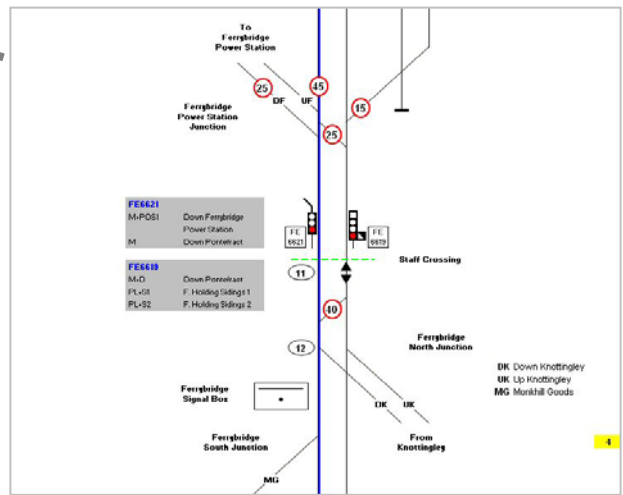

Route Information System

Ferrybridge Interlocking

Computerised Route Learning

- Linking video and route maps
- Runs from computer, DVD or on web
- Index and easy access to route information
- Complete route library system
- No setup or licensing
- Routes easily added or removed
- Allows copy and paste to other applications
- Integrate existing DVD's and/or maps
- Works on all windows PC's with XP

E Learning for the future

For more information email david.reed@trackaccessservices.co.uk
 Track Access Services Limited
 St. Christopher House, 126 Ridge Road,
 Letchworth Garden City, Hertfordshire, SG6 1PT
 Tel: +44 (0)7866 880323
www.trackaccessservices.co.uk