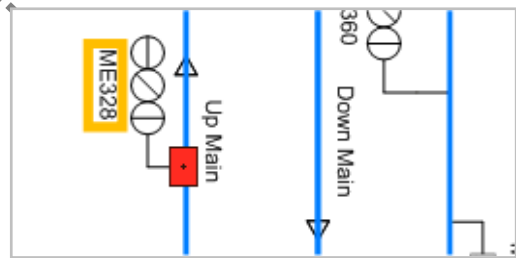

Route Information System

Evergreen 2

Computerised Route Learning

- Linking video and route maps
- Runs from computer, DVD or on web
- Index and easy access to route information
- Complete route library system
- No setup or licensing
- Routes easily added or removed
- Allows copy and paste to other applications
- Integrate existing DVD's and/or maps
- Works on all windows PC's with XP

E Learning for the future

For more information email david.reed@trackaccessservices.co.uk
Track Access Services Limited
St. Christopher House, 126 Ridge Road,
Letchworth Garden City, Hertfordshire, SG6 1PT
Tel: +44 (0)7866 880323
www.trackaccessservices.co.uk