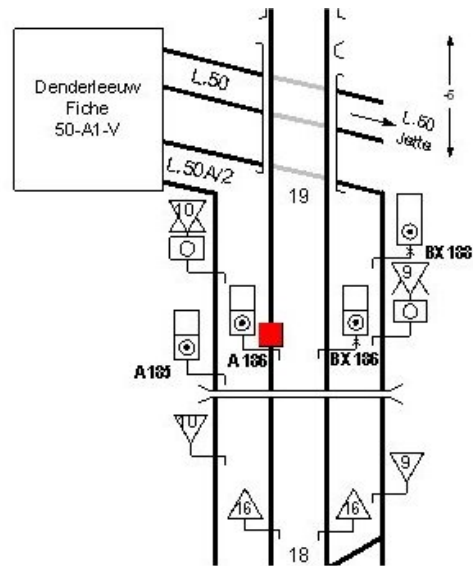

Brussels to Welle Demonstration route information system version 5

- Linking video and route maps
- Runs from computer or on web
- Index and easy access to route information
- Complete route library system
- No setup or licensing
- Routes easily added or removed
- Allows copy and paste to other applications
- Integrate existing DVD's and/or maps
- Works on all windows PC's with XP