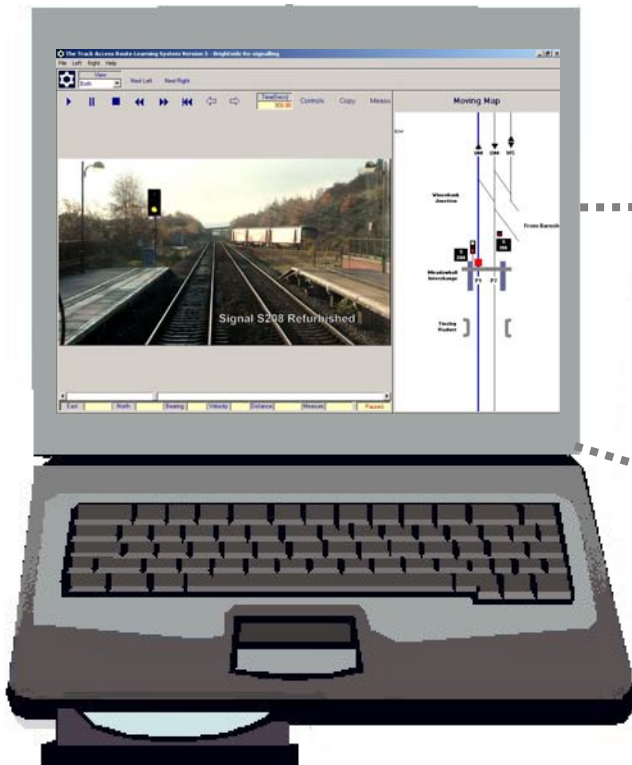

Route Information System

Brightside

Computerised Route Learning

- Linking video and route maps
- Runs from computer, DVD or on web
- Index and easy access to route information
- Complete route library system
- No setup or licensing
- Routes easily added or removed
- Allows copy and paste to other applications
- Integrate existing DVD's and/or maps
- Works on all windows PC's with XP

E Learning for the future

For more information email david.reed@trackaccessservices.co.uk
 Track Access Services Limited
 St. Christopher House, 126 Ridge Road,
 Letchworth Garden City, Hertfordshire, SG6 1PT
 Tel: +44 (0)7866 880323
www.trackaccessservices.co.uk