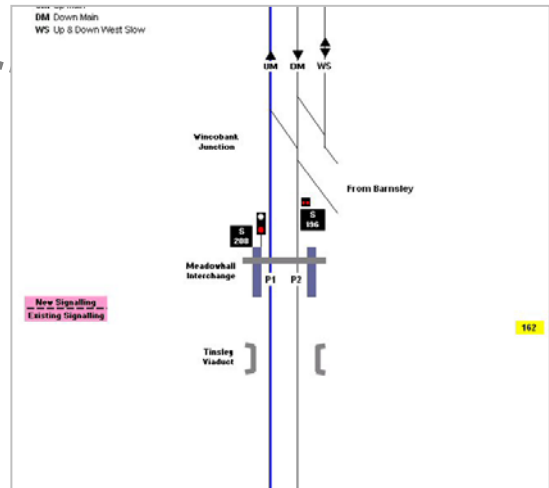

Route Information System

Brightside

Computerised Route Learning

- Linking video and route maps
- Runs from computer, DVD or on web
- Index and easy access to route information
- Complete route library system
- No setup or licensing
- Routes easily added or removed
- Allows copy and paste to other applications
- Integrate existing DVD's and/or maps
- Works on all windows PC's with XP

E Learning for the future

For more information email david.reed@trackaccessservices.co.uk
 Track Access Services Limited
 St. Christopher House, 126 Ridge Road,
 Letchworth Garden City, Hertfordshire, SG6 1PT
 Tel: +44 (0)7866 880323
www.trackaccessservices.co.uk