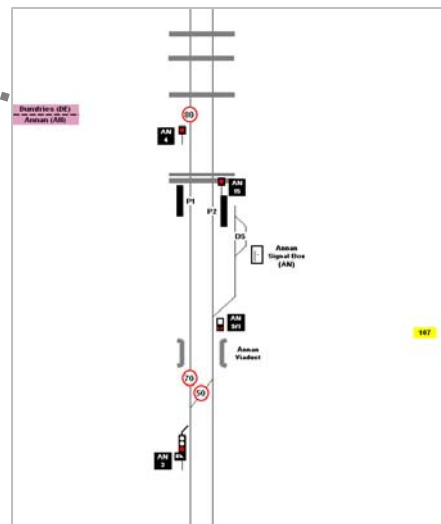

Route Information System

Annan

Computerised Route Learning

- Linking video and route maps
- Runs from computer, DVD or on web
- Index and easy access to route information
- Complete route library system
- No setup or licensing
- Routes easily added or removed
- Allows copy and paste to other applications
- Integrate existing DVD's and/or maps
- Works on all windows PC's with XP

E Learning for the future

For more information email david.reed@trackaccessservices.co.uk

Track Access Services Limited
St. Christopher House, 126 Ridge Road,
Letchworth Garden City, Hertfordshire, SG6 1PT
Tel: +44 (0)7866 880323
www.trackaccessservices.co.uk