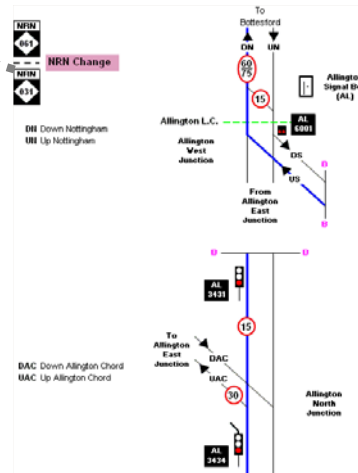

# Route Information System

## Allington Chord

### Computerised Route Learning

- Linking video and route maps
- Runs from computer, DVD or on web
- Index and easy access to route information
- Complete route library system
- No setup or licensing
- Routes easily added or removed
- Allows copy and paste to other applications
- Integrate existing DVD's and/or maps
- Works on all windows PC's with XP