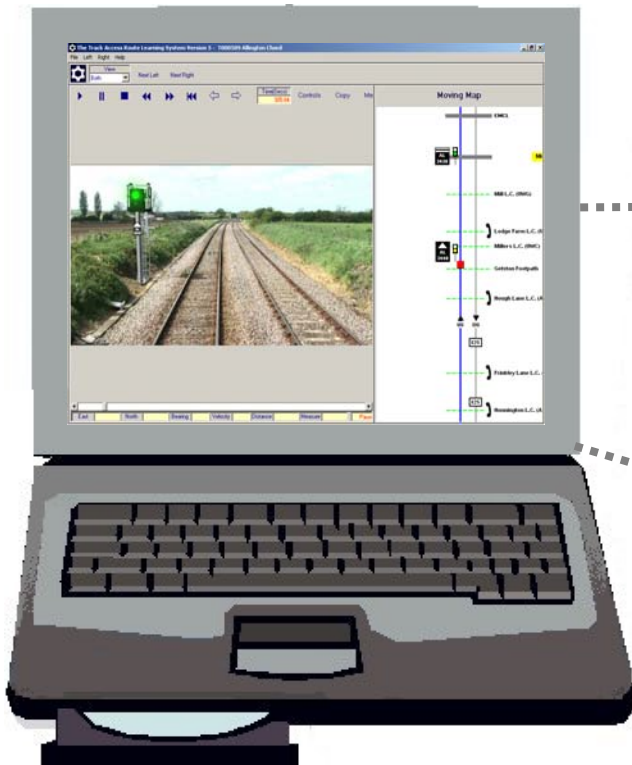

# Route Information System

### Computerised Route Learning

- Linking video and route maps
- Runs from computer, DVD or on web
- Index and easy access to route information
- Complete route library system
- No setup or licensing
- Routes easily added or removed
- Allows copy and paste to other applications
- Integrate existing DVD's and/or maps
- Works on all windows PC's with XP